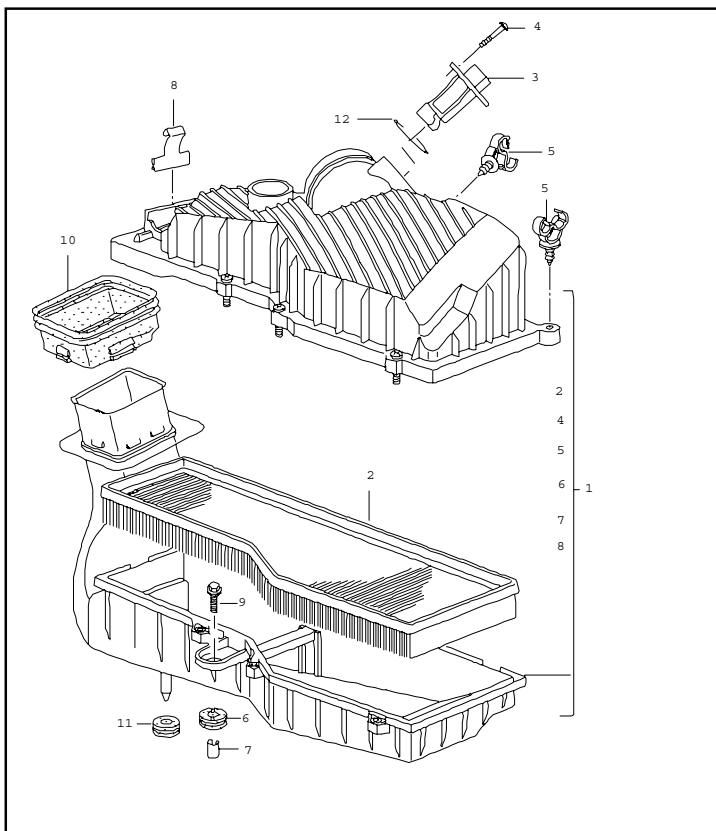

Model	Year	MG	SG	Illustration	Restrictions	Update	11:52	23.08.2006	PORSCHE	PET	PORSCHE
996	05	1	06	106-00		203					

Pos	Part Number	Name	Remarks	Qty	Model
		air cleaner	-01 02-		M96.01/02/04 M96.03
1	996 110 021 56	air cleaner		1	
1	996 110 021 58	air cleaner		1	M 339
(1)	996 110 921 50	air cleaner	02-	1	M 96.03
2	996 110 131 52	air cleaner cartridge		1	
3	996 606 123 00	mass air flow		1	
3	996 606 124 00	mass air flow	-01	1	M 339/620
3	986 606 125 01	mass air flow	02-	1	M 96.03
4	999 919 160 07	oval-head screw 5,0 X 20		2	
5	999 507 544 40	cable holder 4,0 - 12,0		2	
6	999 702 221 40	grommet 11,8 X 18,0 X 18		3	
7	900 095 099 02	roll pin 12,0 X 14		1	
8	996 110 224 50	spring clamp		1	
9	999 075 063 02	hexagon-head bolt M 6 X 34		1	
10	996 110 250 52	joint flange		1	
11	999 702 246 40	grommet 12,0 X 17,0 X 3		2	
12	986 606 925 00	o-ring for mass air flow		1	
		- - - E N D - - -			